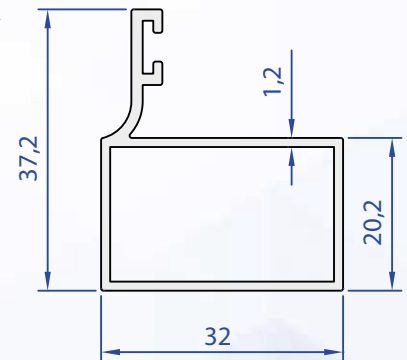

75537-00
0,428 Kg/m