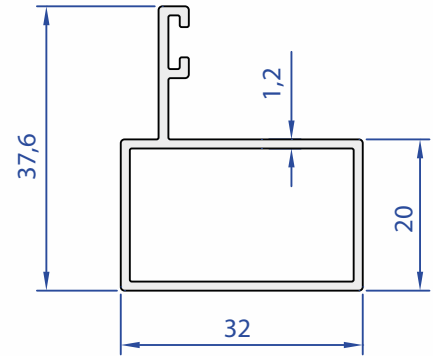

# Profiles

- Balcony Glazing Profiles
- Aldoks Series Profiles
- System Series Profiles
- Curtain Walling Profiles
- C60 Series Profiles

75116-00  
1,445 Kg/m

75154-00  
0,855 Kg/m

75121-00  
0,411 Kg/m

75535-00  
1,458 Kg/m