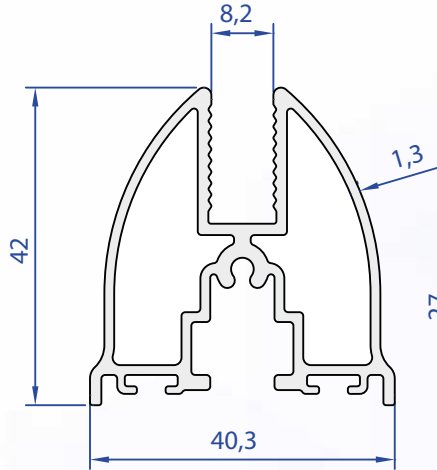

75469-00
0,876 Kg/m