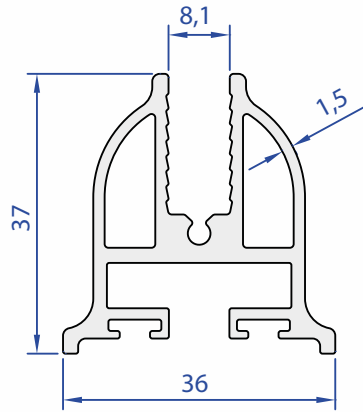

# Profiles

- Balcony Glazing Profiles
- Aldoks Series Profiles
- System Series Profiles
- Curtain Walling Profiles
- C60 Series Profiles

75116-00  
1,445 Kg/m

75154-00  
0,855 Kg/m

75121-00  
0,411 Kg/m

75535-00  
1,458 Kg/m