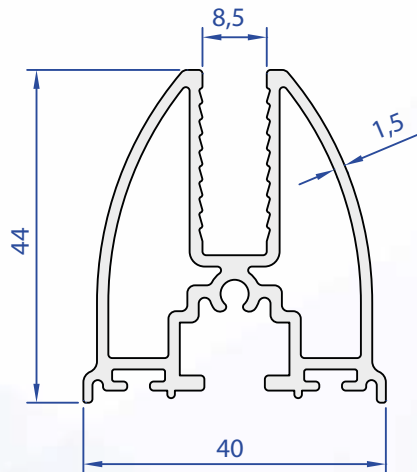

# Profiles

- Balcony Glazing Profiles
- Aldoks Series Profiles
- System Series Profiles
- Curtain Walling Profiles
- C60 Series Profiles

75116-00  
1,445 Kg/m

75154-00  
0,855 Kg/m

75121-00  
0,411 Kg/m

75535-00  
1,458 Kg/m