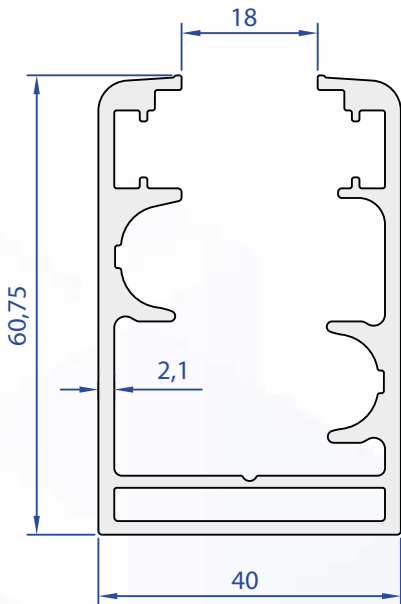

# Profiles

- Balcony Glazing Profiles
- Aldoks Series Profiles
- System Series Profiles
- Curtain Walling Profiles
- C60 Series Profiles

75116-00  
1,445 Kg/m

75154-00  
0,855 Kg/m

75121-00  
0,411 Kg/m

75535-00  
1,458 Kg/m